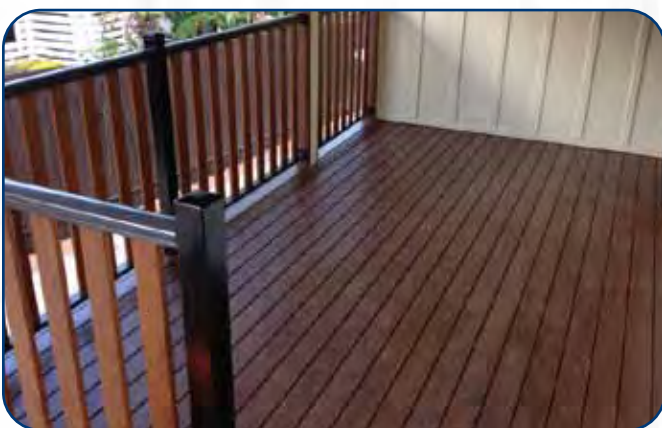

■ DECKS

■ PRIVACY SCREENS

KNOTWOOD now available at **Ullrich**.
Aluminium with the look of wood.

STYLE • ELEGANCE • SECURITY

- Strength of Aluminium with the look of wood
- Environmentally friendly
- Never needs repainting
- Won't warp or dry out
- Won't splinter or crack
- 10 year warranty on finish